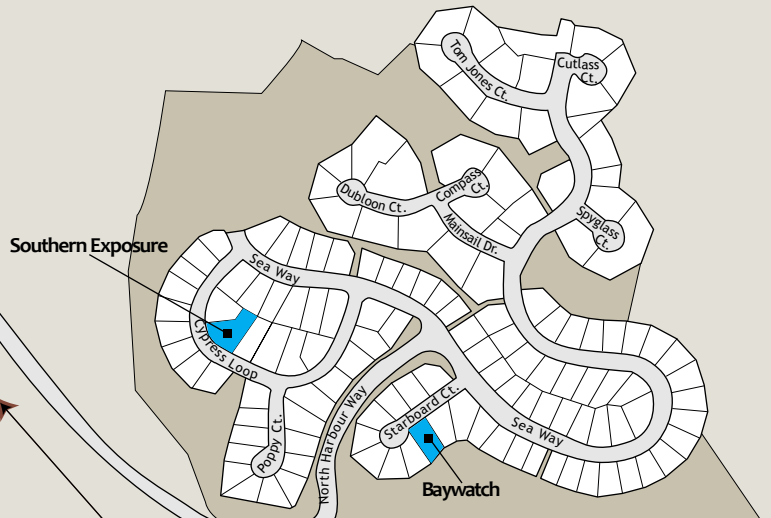

Bodega Harbour

North Harbour

South Harbour

Overflow Parking

Trail Parking

Doran Beach Access

Doran Beach

Pinnacle Gulch BeachTrail

Short Tail Gulch BeachTrail

Pacific Ocean

BODEGA BAY
E S C A P E S

Vacation Home Rentals
1795 Highway 1
Bodega Bay, CA 94923
Local: 707-875-2600
Toll Free: 877-809-7819
www.bodegabayescapes.com