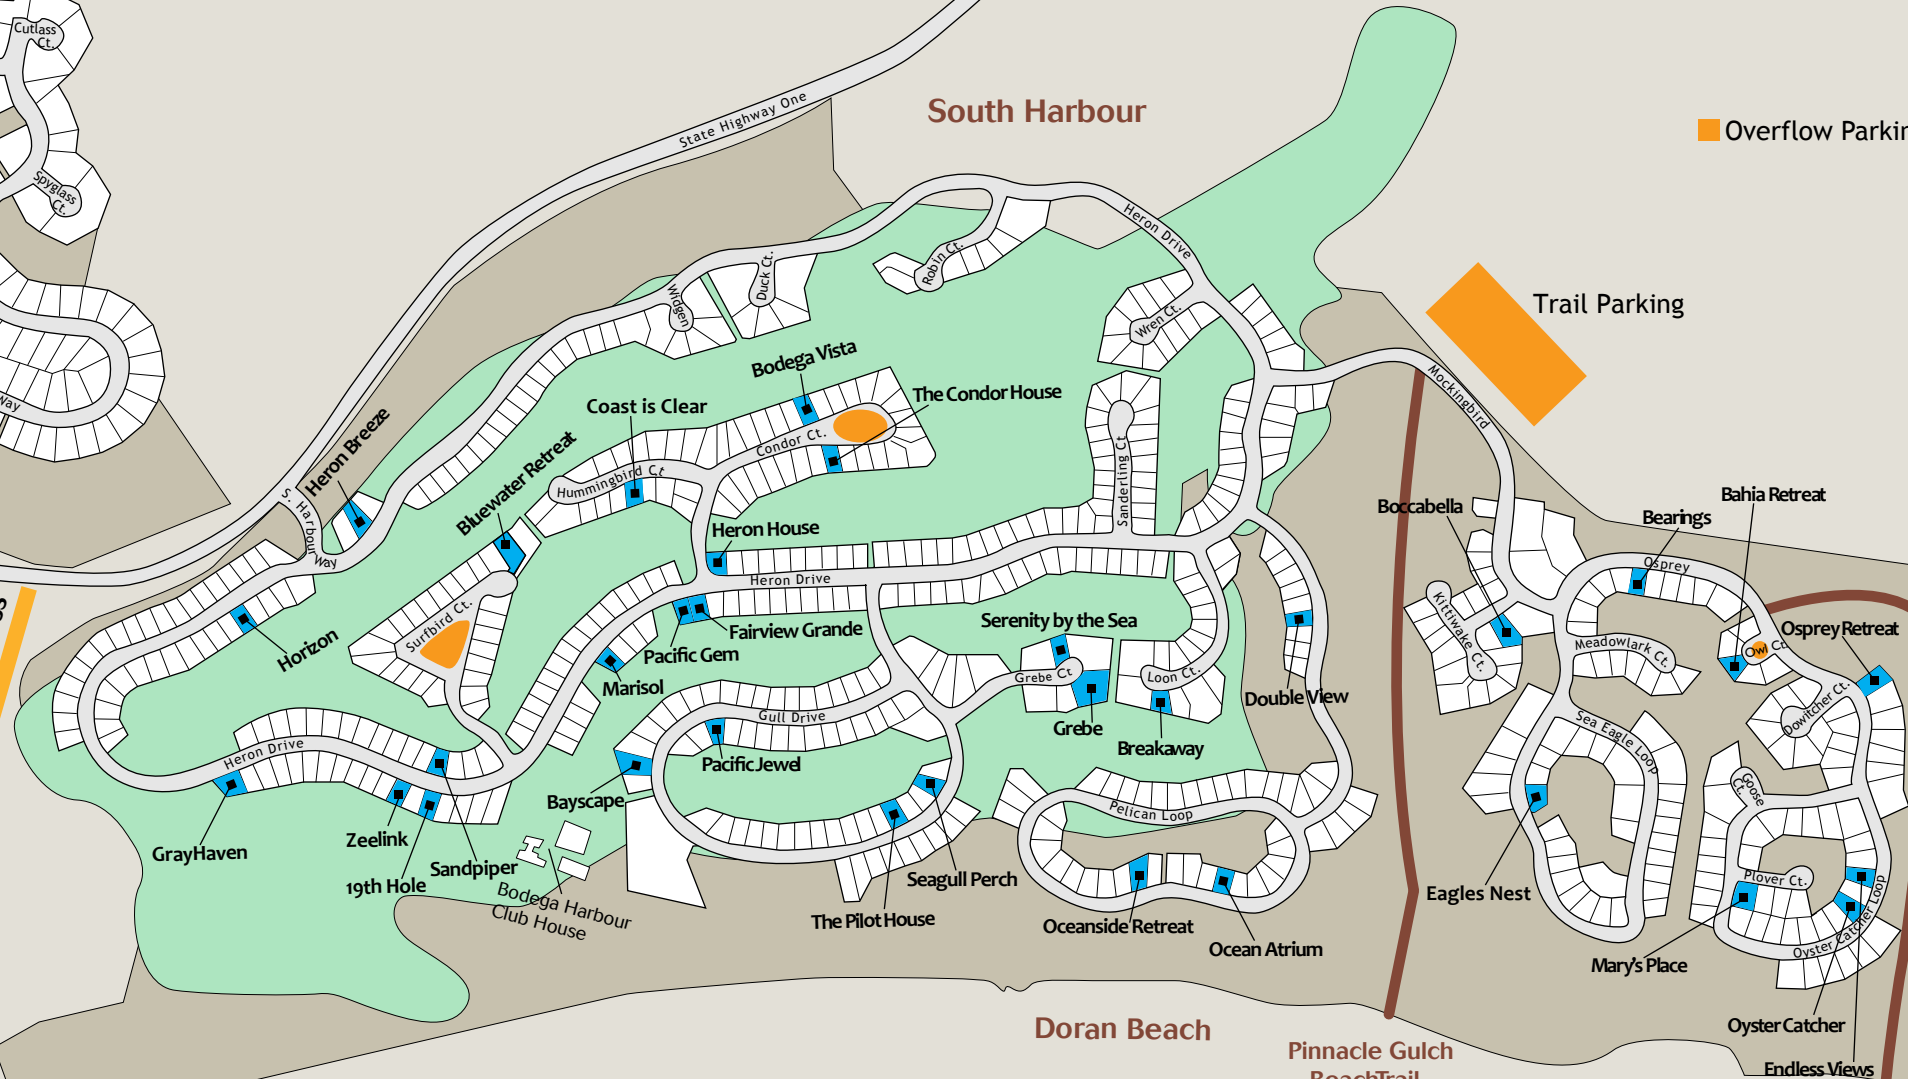

# Bodega Harbour

North Harbour

South Harbour

Overflow Parking

Trail Parking

Doran Beach Access

Doran Beach

Pinnacle Gulch BeachTrail

Short Tail Gulch BeachTrail

Pacific Ocean

**BODEGA BAY**  
E S C A P E S

Vacation Home Rentals  
1795 Highway 1 N.  
Bodega Bay, CA 94923  
Local: 707-875-2600  
Toll Free: 877-809-7819  
[www.bodegabayescapes.com](http://www.bodegabayescapes.com)