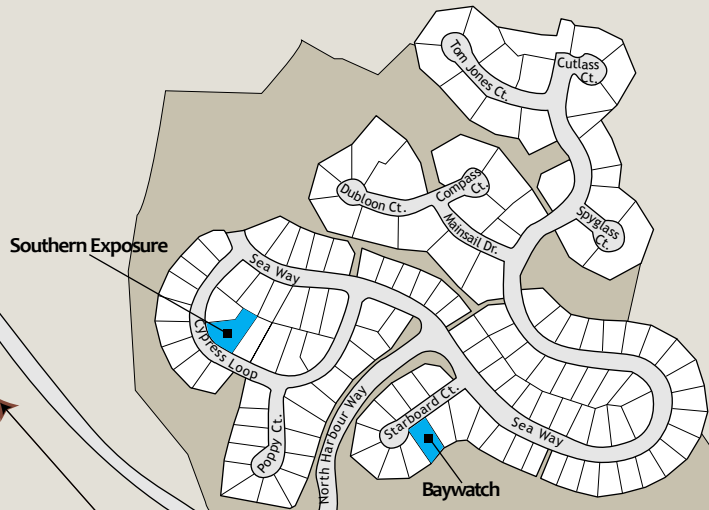

# Bodega Harbour

North Harbour

South Harbour

Overflow Parking

Trail Parking

Doran Beach Access

Doran Beach

Pinnacle Gulch BeachTrail

Short Tail Gulch BeachTrail

Pacific Ocean

**BODEGA BAY**  
E S C A P E S

Vacation Home Rentals  
1795 Highway 1 N.  
Bodega Bay, CA 94923  
Local: 707-875-2600  
Toll Free: 877-809-7819  
[www.bodegabayescapes.com](http://www.bodegabayescapes.com)